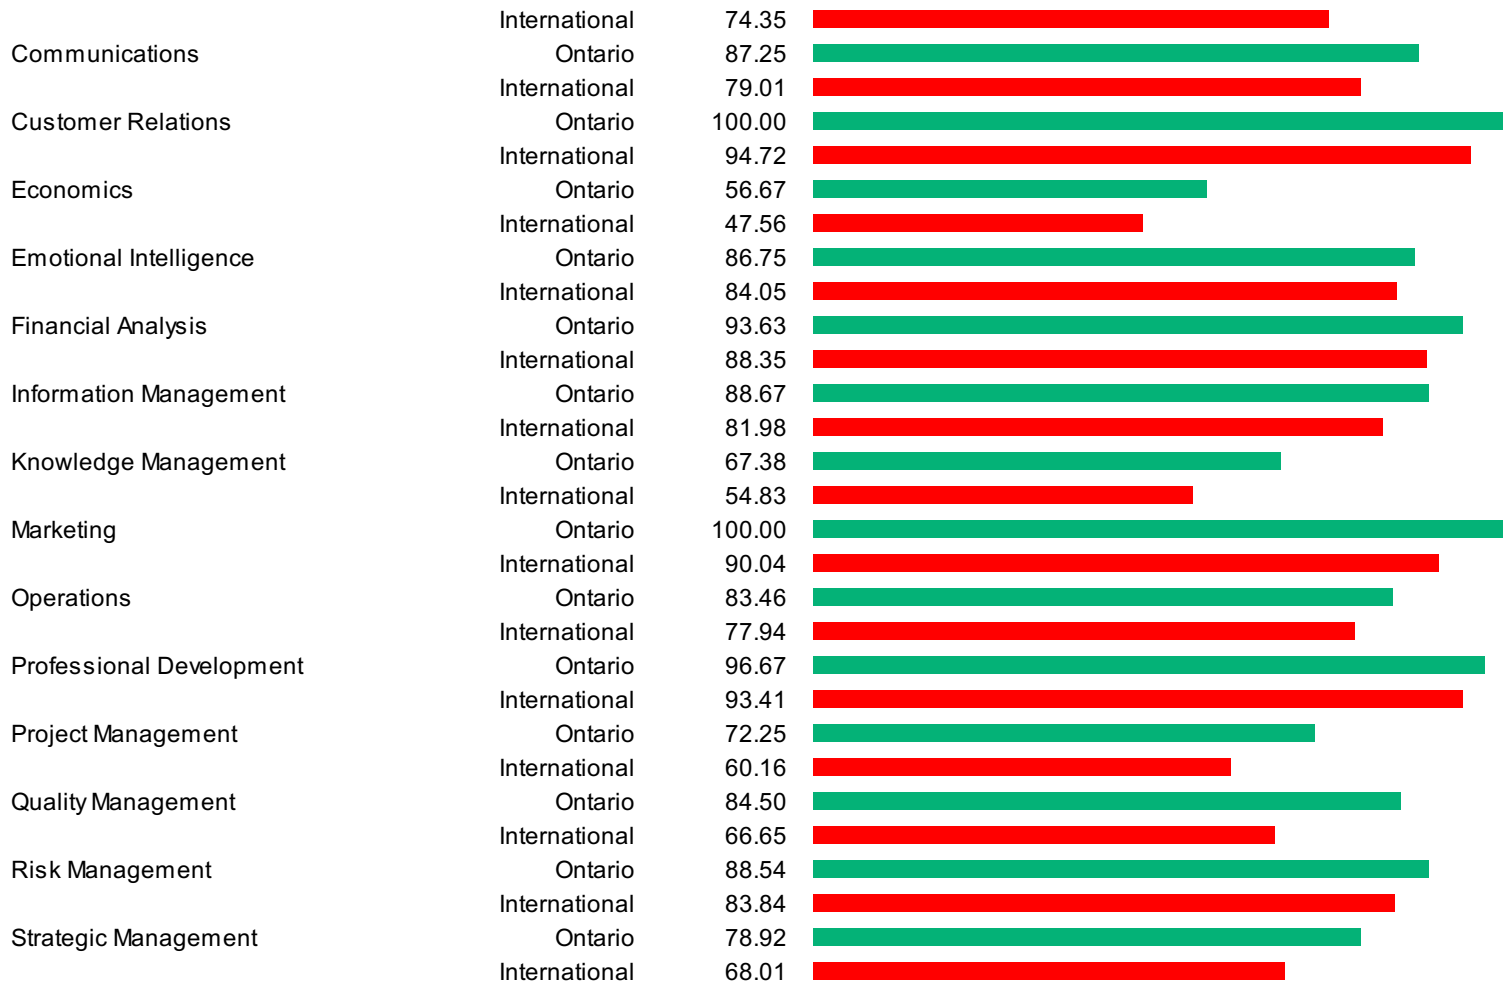

Comprehensive Exam Score

Ontario

Region: ON

Tue Oct 02 2018 3:46 PM

Business Administration Core Exam Exam

Composite Score	Ontario	88.52	
	International	80.52	
Business Law	Ontario	96.09	
	International	89.42	
Communications	Ontario	89.78	
	International	80.16	
Customer Relations	Ontario	87.50	
	International	82.95	
Economics	Ontario	89.06	
	International	76.86	
Emotional Intelligence	Ontario	85.81	
	International	80.24	
Entrepreneurship	Ontario	100.00	
	International	92.52	
Financial Analysis	Ontario	69.63	
	International	61.02	
Human Resources Management	Ontario	93.75	
	International	89.93	
Information Management	Ontario	94.50	
	International	88.26	
Marketing	Ontario	84.38	
	International	75.04	
Operations	Ontario	82.19	
	International	75.94	
Professional Development	Ontario	93.66	
	International	89.41	
Strategic Management	Ontario	84.38	
	International	65.04	

Business Management and Administration Career Cluster Exam Exam

Composite Score	Ontario	84.59	
	International	76.33	
Business Law	Ontario	84.17	

Comprehensive Exam Score

Ontario

Region: ON

Tue Oct 02 2018 3:46 PM

Business Management and Administration Career Cluster Exam Exam, continued