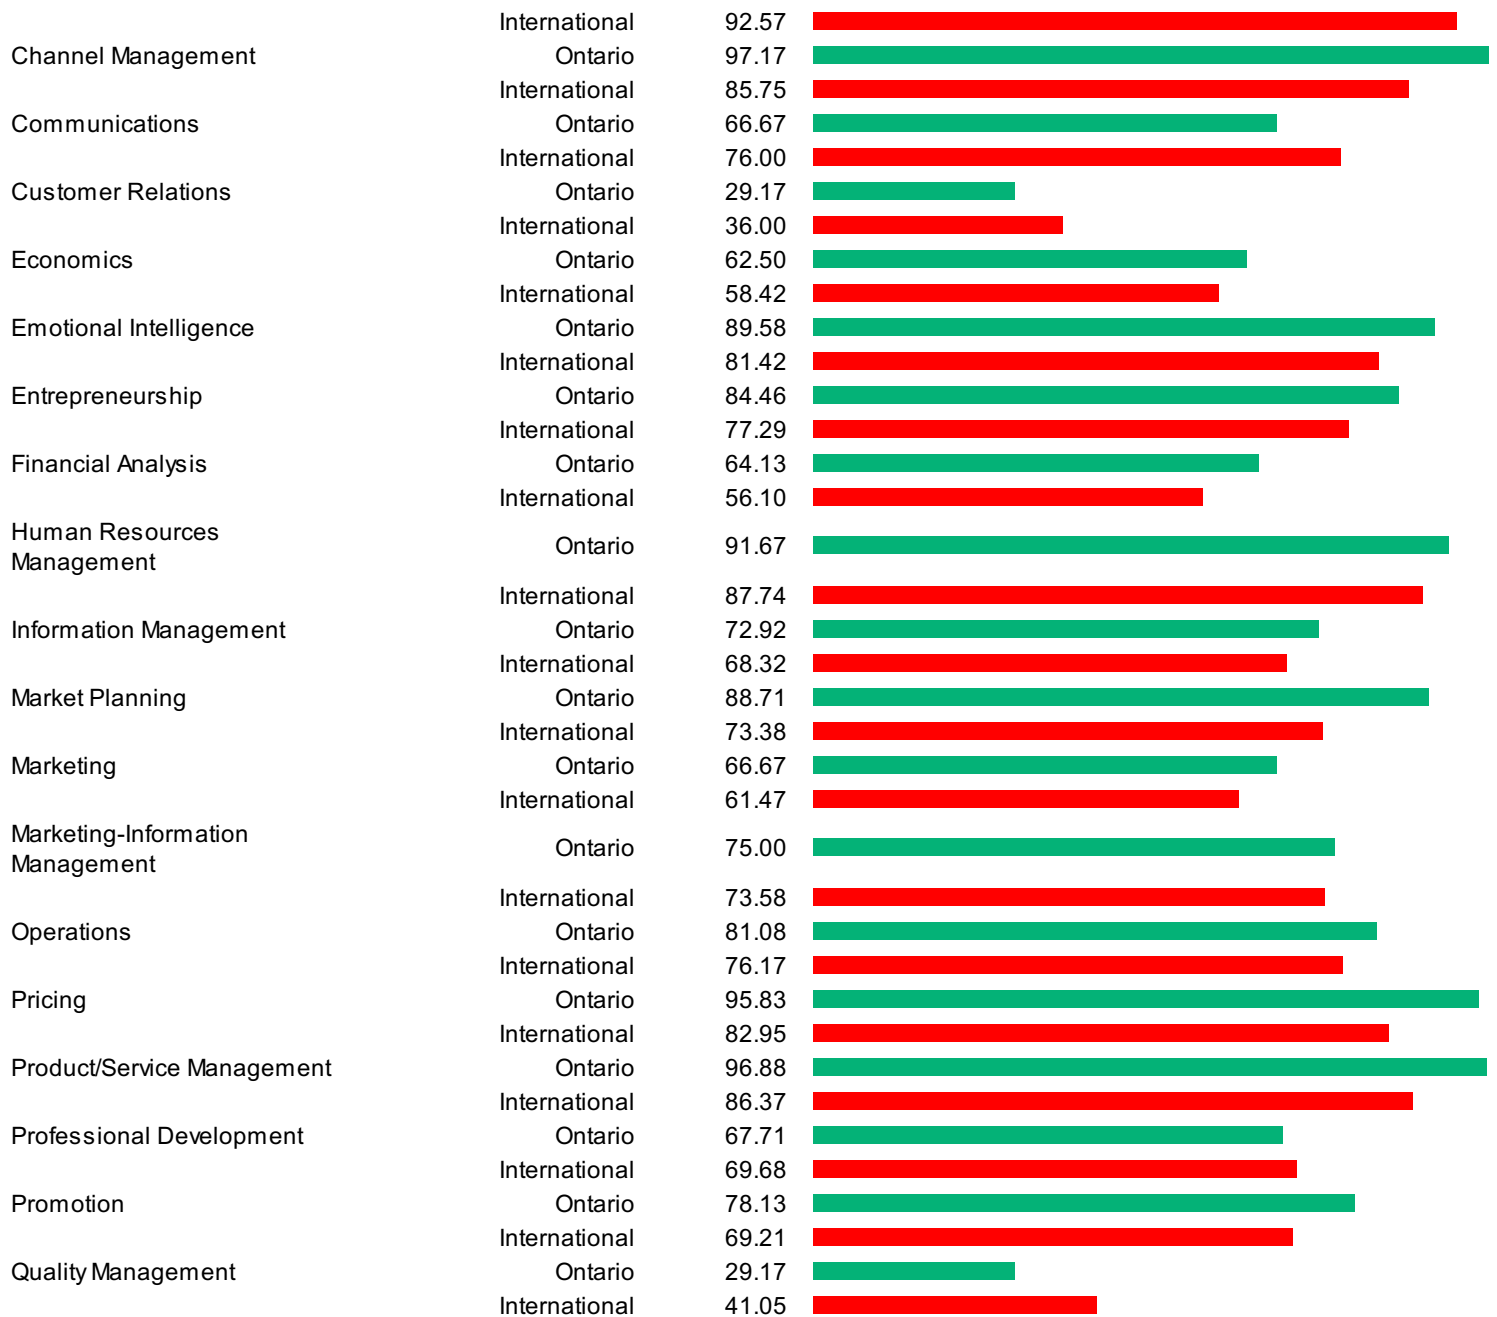

Comprehensive Exam Score

Ontario

Region: ON

Tue Oct 02 2018 3:46 PM

Business Administration Core Exam Exam

Composite Score	Ontario	88.52	
	International	80.52	
Business Law	Ontario	96.09	
	International	89.42	
Communications	Ontario	89.78	
	International	80.16	
Customer Relations	Ontario	87.50	
	International	82.95	
Economics	Ontario	89.06	
	International	76.86	
Emotional Intelligence	Ontario	85.81	
	International	80.24	
Entrepreneurship	Ontario	100.00	
	International	92.52	
Financial Analysis	Ontario	69.63	
	International	61.02	
Human Resources Management	Ontario	93.75	
	International	89.93	
Information Management	Ontario	94.50	
	International	88.26	
Marketing	Ontario	84.38	
	International	75.04	
Operations	Ontario	82.19	
	International	75.94	
Professional Development	Ontario	93.66	
	International	89.41	
Strategic Management	Ontario	84.38	
	International	65.04	

Business Management and Administration Career Cluster Exam Exam, continued

Entrepreneurship and Small Business Management Exam Exam

Comprehensive Exam Score

Ontario

Region: ON

Tue Oct 02 2018 3:46 PM

Entrepreneurship and Small Business Management Exam Exam, continued